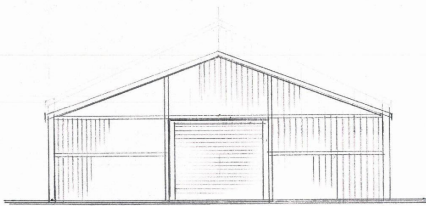

isolation stable barn dhl eventing Ltd. east Lilling grange

rbda the bothy brandsby york YO61 4RN.

scale 1:100 A3 dhl 2A a/b/c  
November 2020

translucent roof sheels for natural light

ridge height reduced.

coloured sheeting

solid timber  
boarding

elevation B (east) ground to ridge height reduced to 4.6m.

elevation D (south)

ground floor to ridge height reduced to 4.6m

elevation C (north)

as proposed

isolation stable barn dhl eventing Ltd. east lilling arrange  
rbda the bathy brandsby york Y661 4RN.

November 2020 dhl 1A/ab/c

elevation A (west)

ground floor plan. scale 1:100 A3

△ A

as proposed.

north