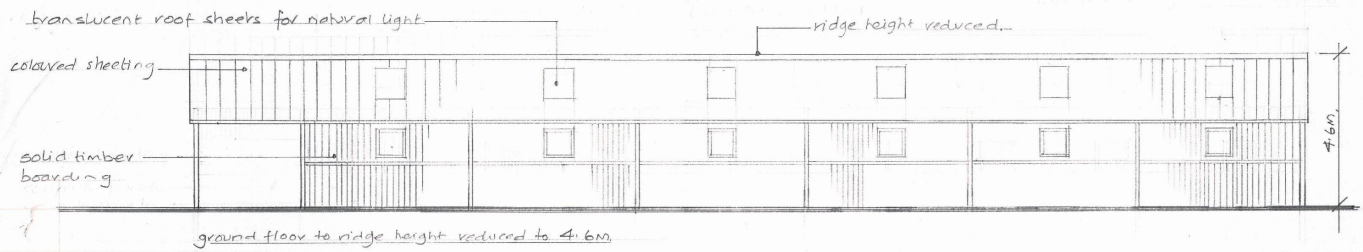

coloured sheeting

solid timber  
boarding

elevation B (east) ground to ridge height reduced to 4.6m.

elevation D (south)

ground floor to ridge height reduced to 4.6m

elevation C (north)

as proposed

isolation stable barn dhl eventing Ltd. east lilling arrange  
rbda the bathy brandsby york Y661 4RN.

November 2020 dhl 1A/ab/c

elevation A (west)

ground floor plan. scale 1:100 A3

△ A

as proposed.

north