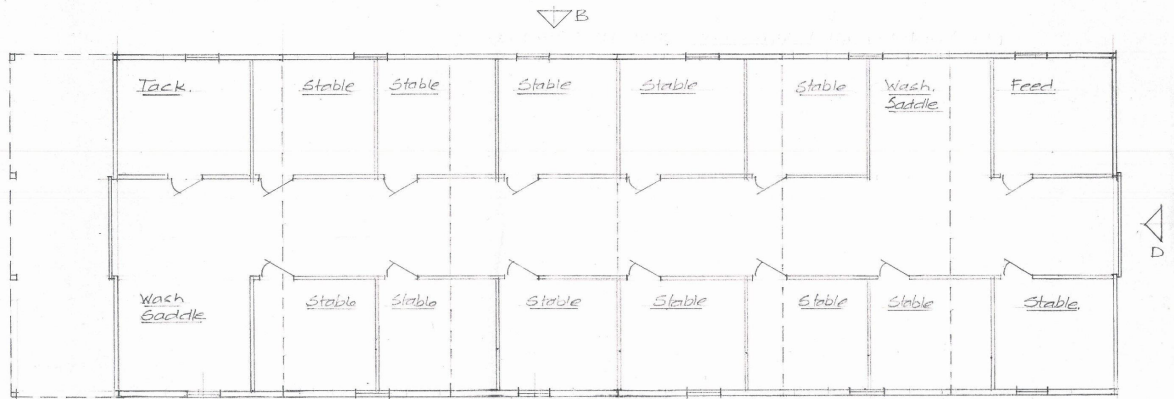

coloured sheeting

solid timber  
boarding

elevation B (east) ground to ridge height reduced to 4.6m.

elevation D (south)

ground floor to ridge height reduced to 4.6m

elevation C (north)

as proposed

isolation stable barn dhl eventing Ltd. east lilling arrange  
rbda the bathy brandsby york Y661 4RN.

November 2020 dhl 1A/ab/c

elevation A (west)

ground floor plan. scale 1:100 A3

△ A

as proposed.

north