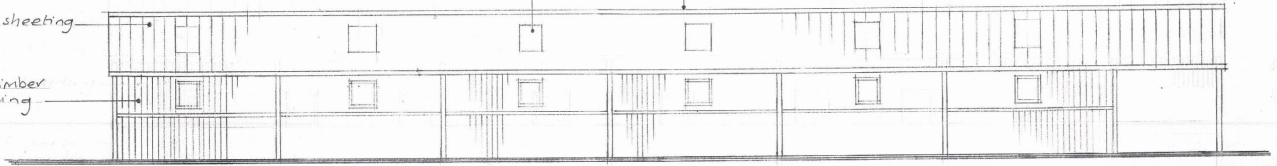

isolation stable barn dhl eventing Ltd. east Lilling grange

rbda the bothy brandsby york YO61 4RN.

scale 1:100 A3 dhl 2A a/b/c  
November 2020

translucent roof sheels for natural light

ridge height reduced.

coloured sheeting

solid timber  
boarding

elevation B (east) ground to ridge height reduced to 4.6m.

elevation D (south)

ground floor to ridge height reduced to 4.6m

elevation C (north)

as proposed

isolation stable barn dhl eventing Ltd. east lilling arrange  
rbda the bathy brandsby york Y661 4RN.

November 2020 dhl 1A/ab/c

elevation A (west)

ground floor plan. scale 1:100 A3

△ A

as proposed.

north