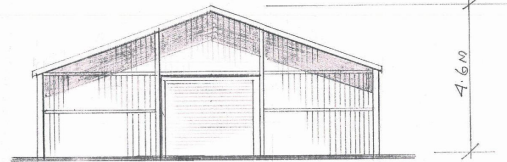

coloured sheeting

solid timber  
boarding

elevation B (east) ground to ridge height reduced to 4.6m.

elevation D (south)

ground floor to ridge height reduced to 4.6m

elevation C (north)

as proposed

isolation stable barn dhl eventing Ltd. east lilling arrange  
rbda the bathy brandsby york Y661 4RN.

November 2020 dhl 1A/ab/c

elevation A (west)

ground floor plan. scale 1:100 A3

△ A

as proposed.

north